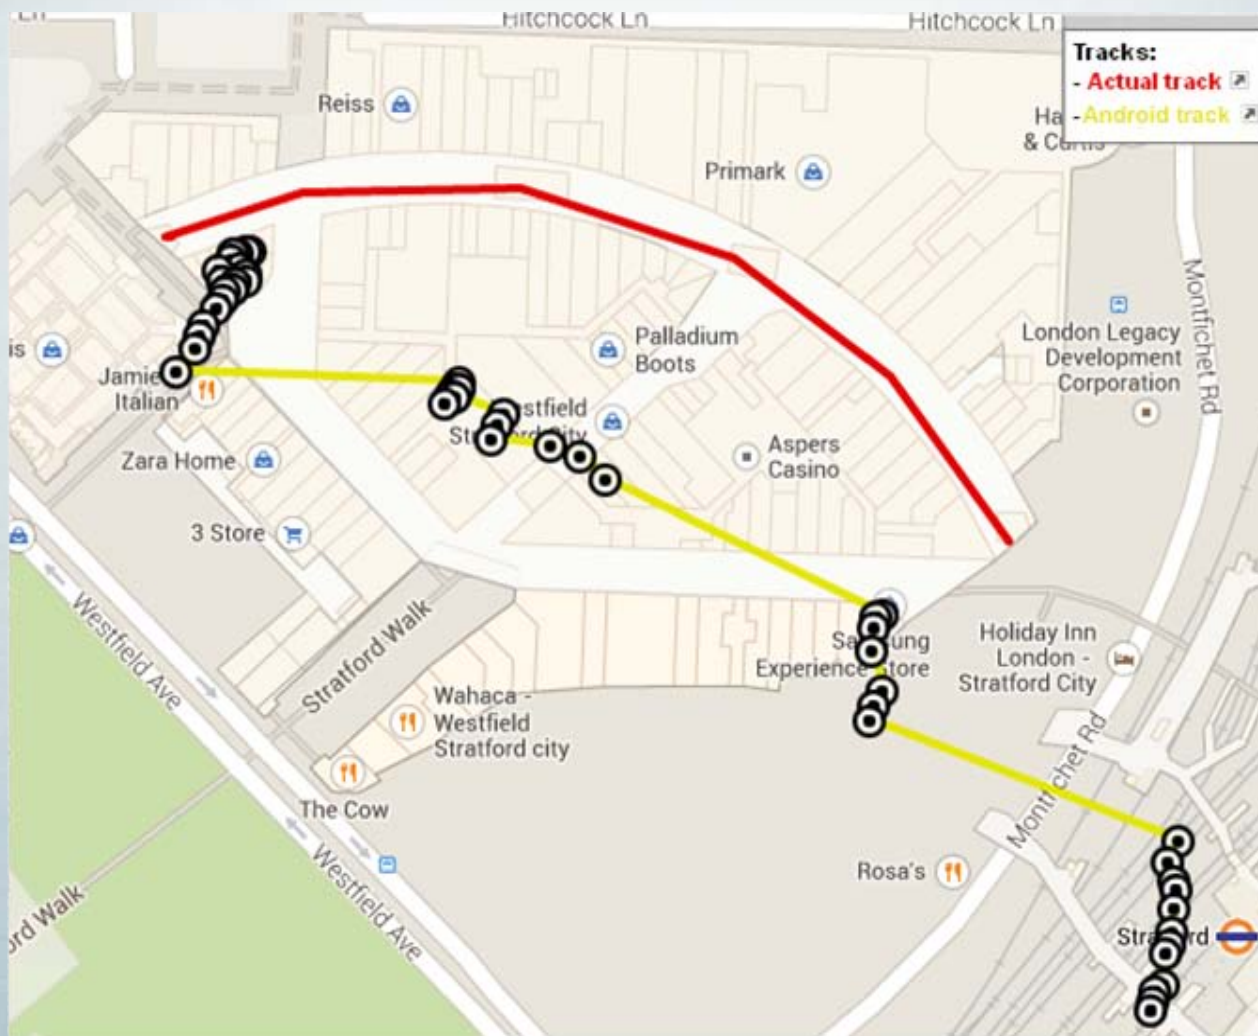

Android同类产品的路线追踪- Westfield Stratford