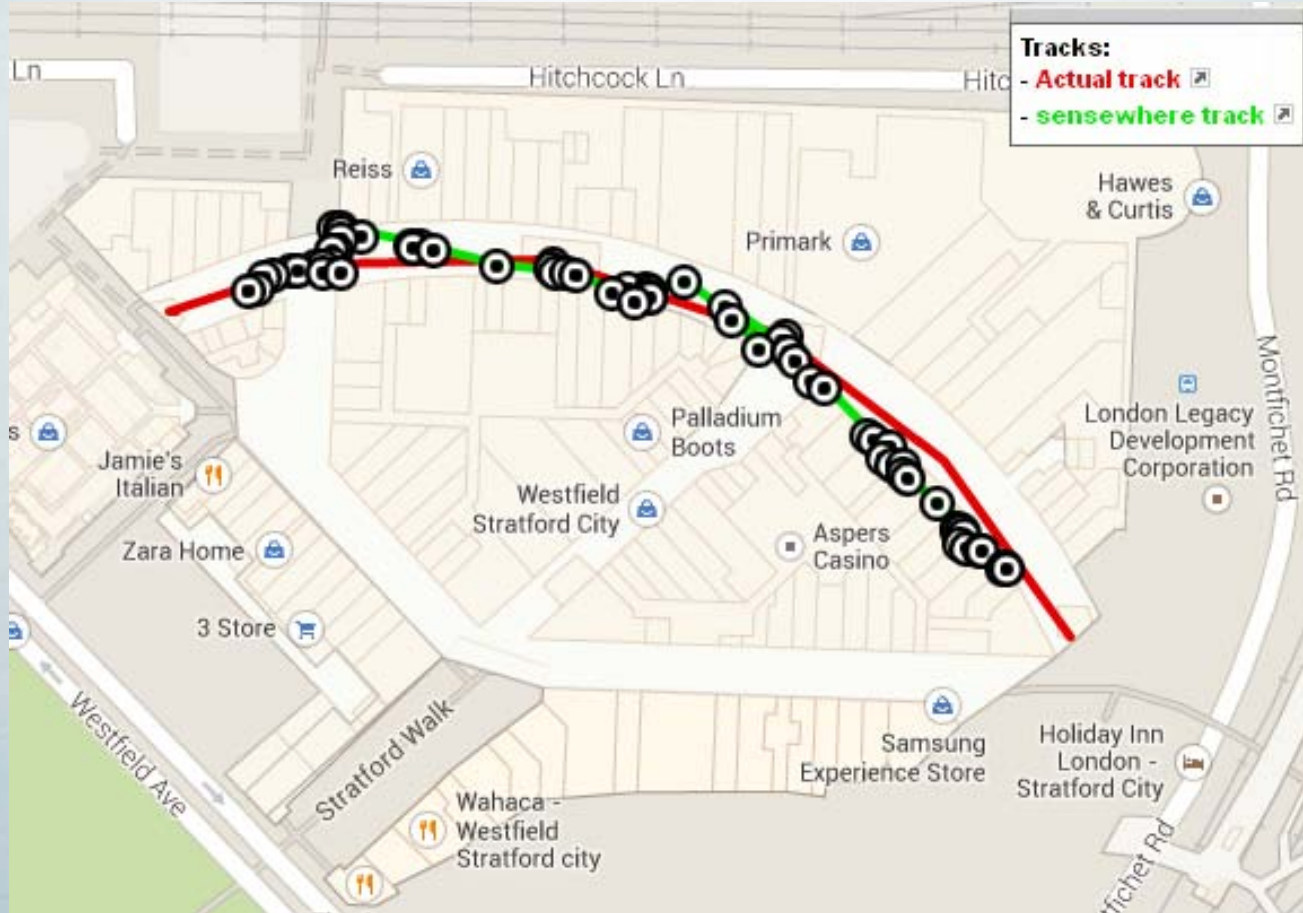

在伦敦五所商场的精度对比

商场	定位精度（米）	
	Sensewhere产品	Android同类产品
Brent Cross	6.25	41.74
Westfield Stratford	7.77	135.18
Westfield London	11.05	34.00
Lakeside Thurrock	9.54	52.15
Bluewater	10.85	57.54
平均值	9.09	64.12

Android Track – Westfield Stratford

Android同类产品的路线追踪- Westfield Stratford

sensewhere Track – Westfield Stratford

sensewhere产品的路线追踪- Westfield Stratford

sensewhere relationship with Tencent

- Tencent Holdings Limited a leading provider of Internet services in China, completed a strategic investment in the company.
- Tencent has also secured a license to use sensewhere indoor positioning software as part of its Tencent Map Location SDK that is available to numerous users across Tencent mobile platforms and mobile services of Tencent affiliate companies.
- The investment will help sensewhere develop potential partnerships in China's mobile Internet space, deliver its mobile advertising service, fuel expansion of the company and its indoor location solutions.
- As part of the arrangements, sensewhere will be Tencent's preferred vendor for location based advertising services in China.