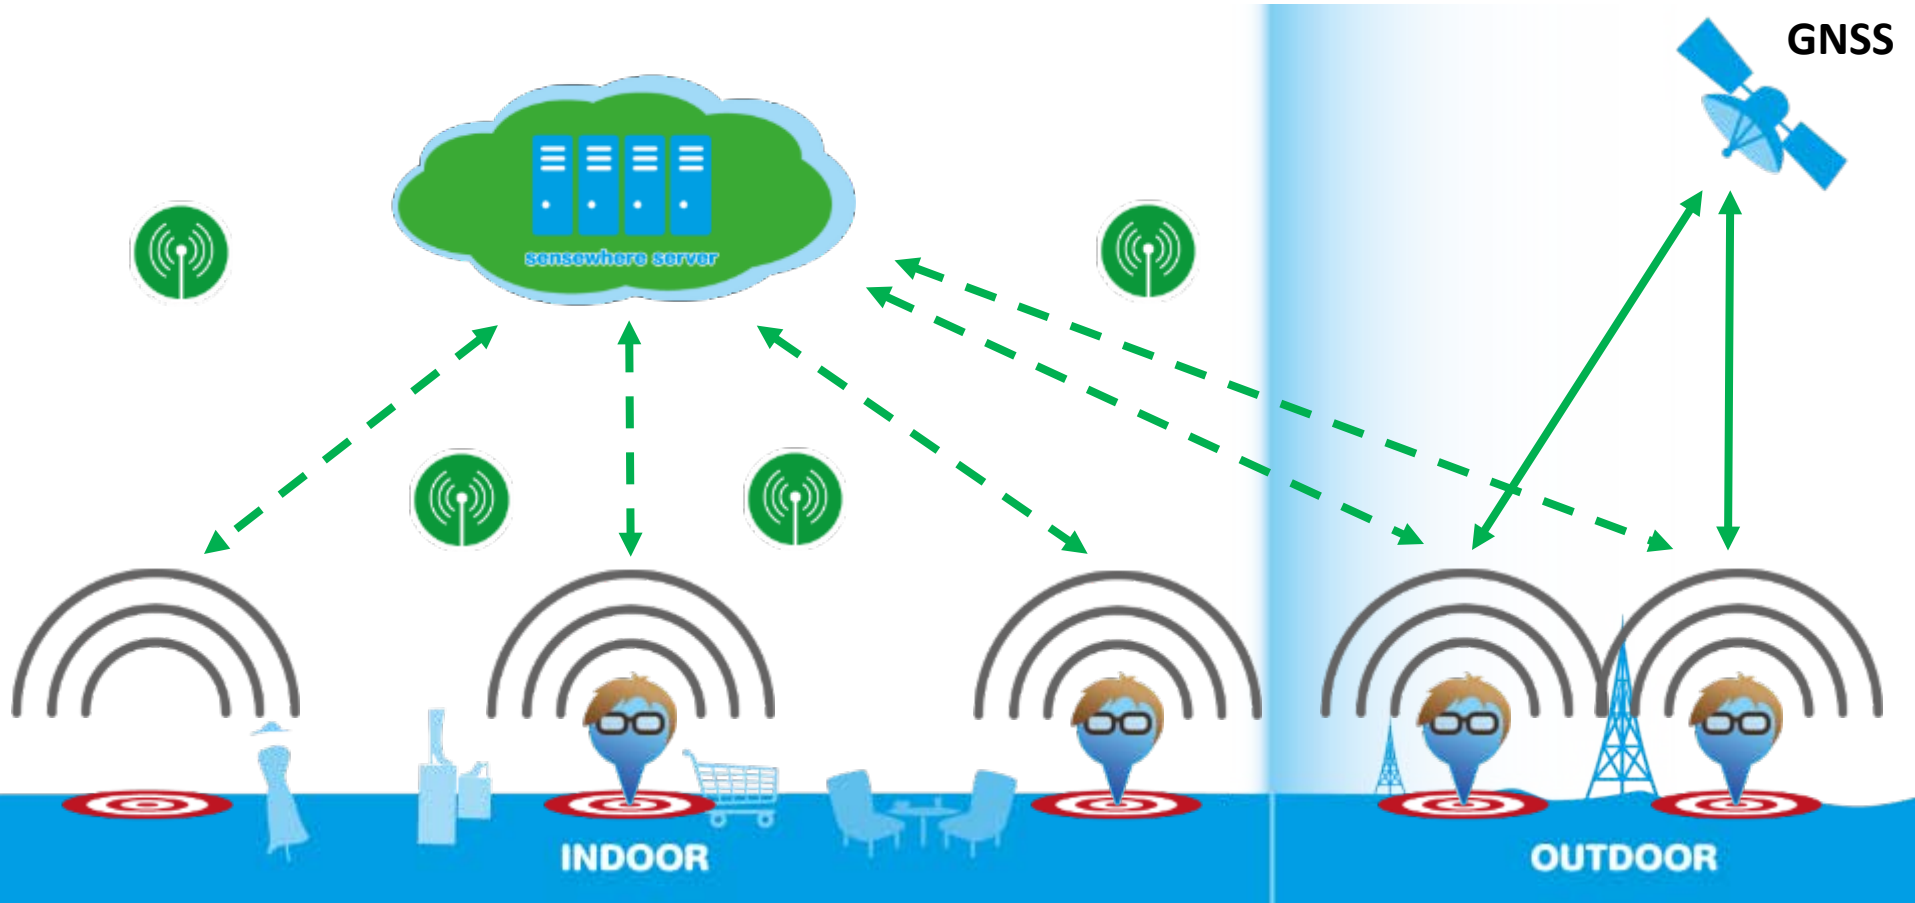

- sensewhere is in the process of generating by means of “automatic crowd-sourcing” a global indoor RF location database with world-wide coverage enabling highly accurate location services deep indoors in an extremely short period of time by means of sensewhere’s proprietary technology

全球室内定位数据库

- 目前，**sensewhere**正通过“自动众包”的方法以及基于**sensewhere**专有技术的多种方法，在极短的时间内来建立一个全球室内射频定位数据库，并实现世界范围内的高精度室内定位服务覆盖。

Automatic Crowd Sourcing

自动众包

Hybrid Positioning

混合定位

Technology: Dynamic RF Mapping

Map existing indoor WAP dynamically

No additional hardware installed

技术：动态射频映射

地图动态存在于室内无线接入点
不需要安装额外的硬件

How sensewhere does it

- sensewhere uses multiple technologies to location reference unknown RF signal sources deep in buildings.
- sensewhere, running on the users own device, adds this location reference information for each signal source to the database.
- The database delivers position information in near real-time.
- The system dynamically updates, refining existing or adding new entries to the database.