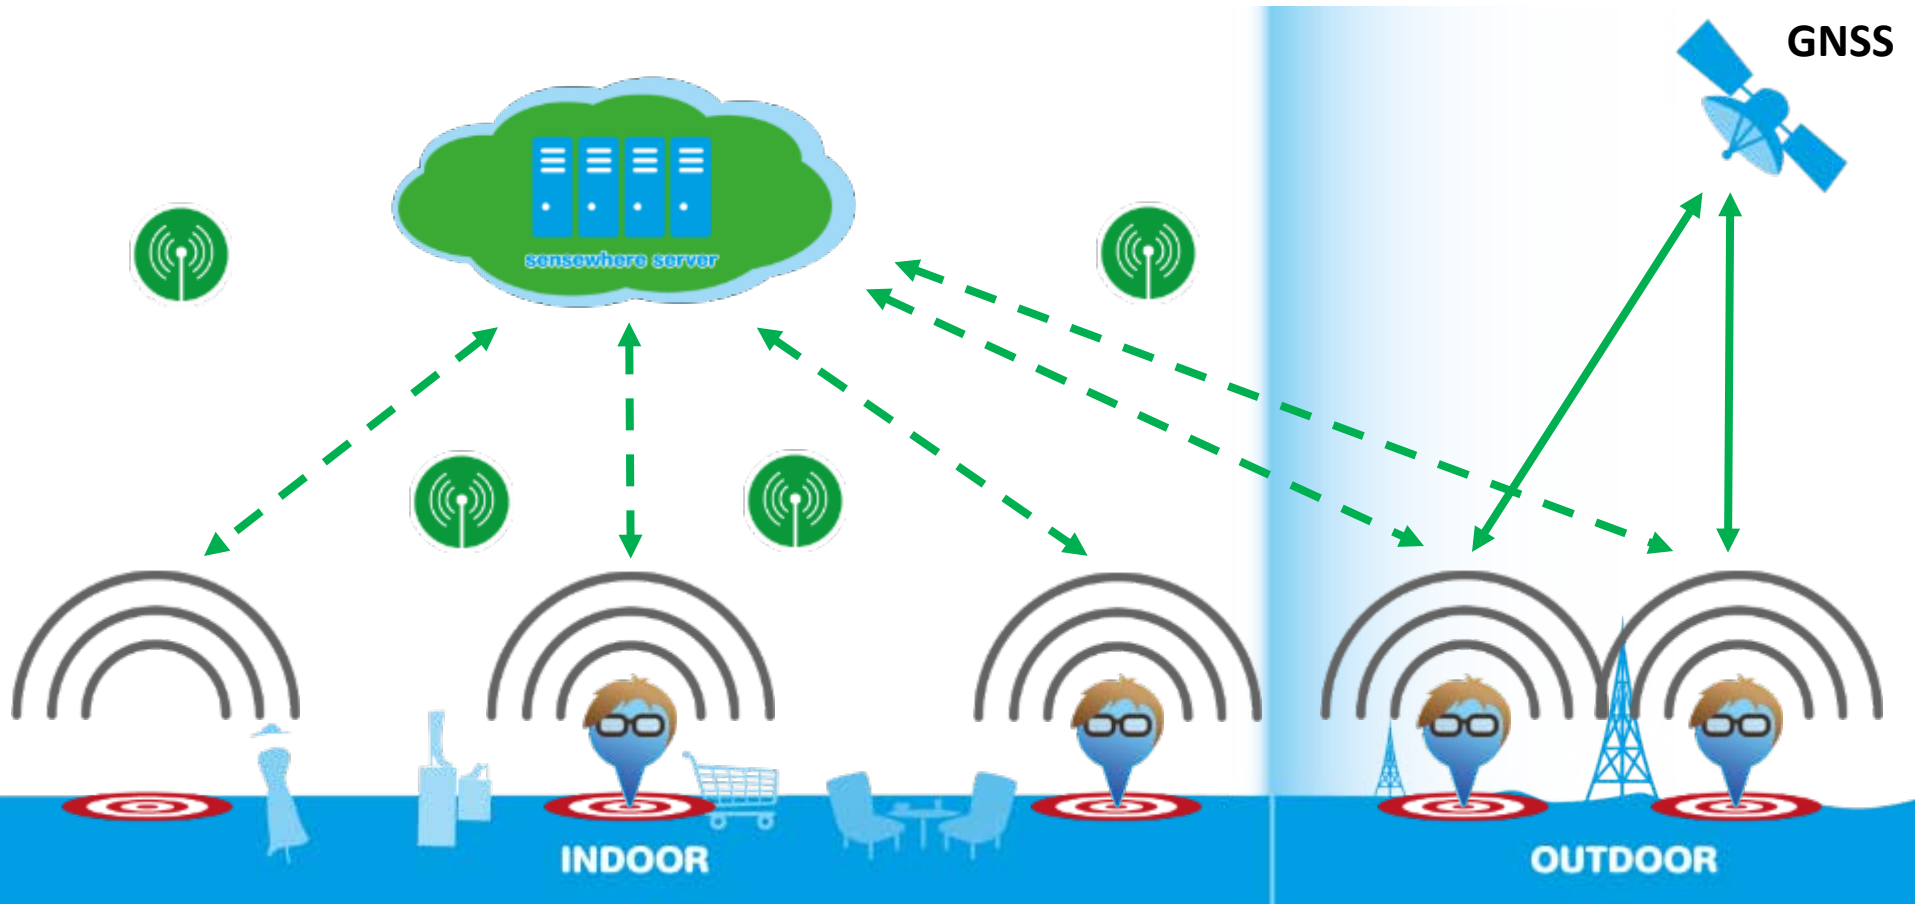

Automatic Crowd Sourcing