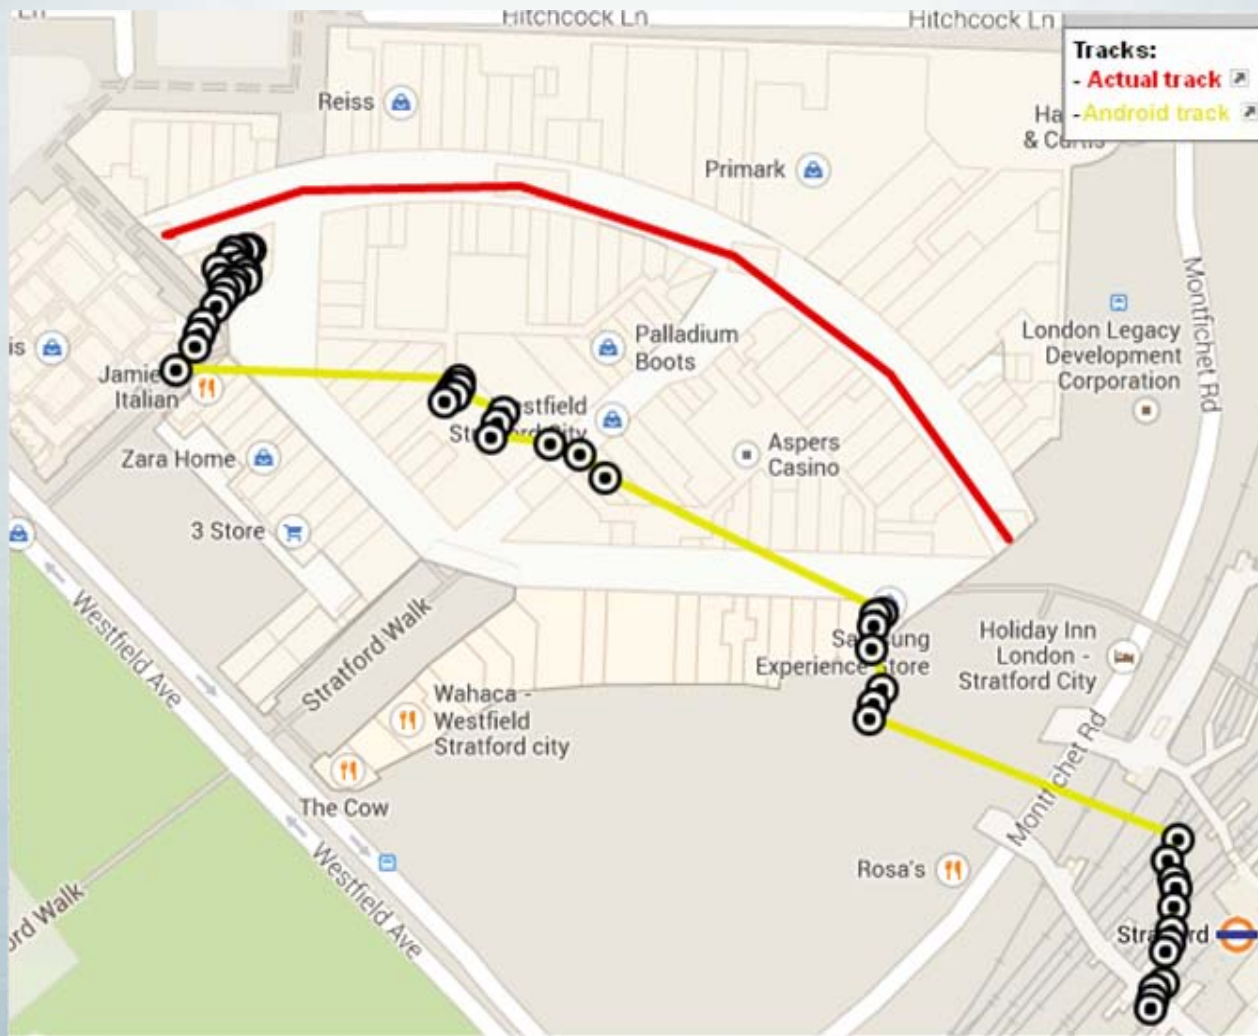

No additional hardware installed

技术：动态射频映射

地图动态存在于室内无线接入点
不需要安装额外的硬件

How sensewhere does it

- sensewhere uses multiple technologies to location reference unknown RF signal sources deep in buildings.
- sensewhere, running on the users own device, adds this location reference information for each signal source to the database.
- The database delivers position information in near real-time.
- The system dynamically updates, refining existing or adding new entries to the database.

sensewhere是怎么做的

- sensewhere使用多种技术来定位室内未知的射频信号源参考点。
- Sensewhere客户端软件将每个信号源的参考点信息上传数据库。
- 数据库提供近实时的位置信息。
- 该系统在不断的自我动态更新：
 - 提高现有定位精度
 - 添加新的定位数据

Accuracy Comparison at Five London Malls

<u>Mall</u>	<u>Accuracy (m)</u>	
	senswehere	Android
Brent Cross	6.25	41.74
Westfield Stratford	7.77	135.18
Westfield London	11.05	34.00
Lakeside Thurrock	9.54	52.15
Bluewater	10.85	57.54
<i>Average</i>	<u>9.09</u>	<u>64.12</u>

在伦敦五所商场的精度对比

商场	定位精度（米）	
	Sensewhere产品	Android同类产品
Brent Cross	6.25	41.74
Westfield Stratford	7.77	135.18
Westfield London	11.05	34.00
Lakeside Thurrock	9.54	52.15
Bluewater	10.85	57.54
平均值	9.09	64.12

Android Track – Westfield Stratford